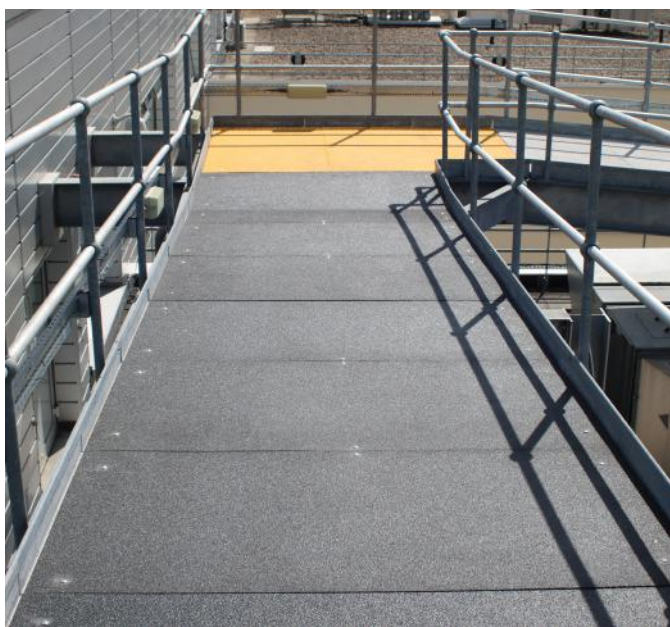

Besök: www.decksafe.se

V1-12.09.2020

PULTRUDERADE PROFILER

Related Products

Safety Gate

Grating

Flat Plate

Stairs