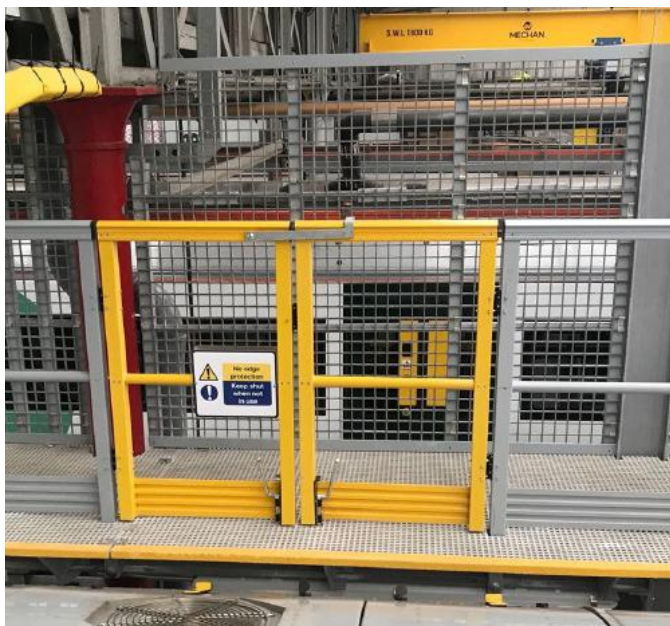

SAFECLAMP® FIBREGLASS MODULAR HANDRAIL SYSTEM

Related Products

Self-Closing Gates